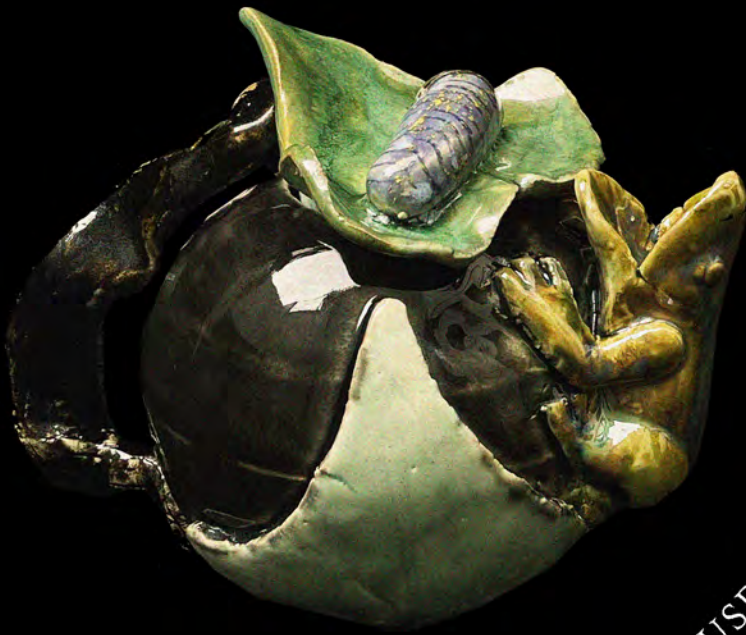

NATURALEZA MUERTA

Tuberosa presents a collection of Palissy-ware, the celebrated 16th century French technique known to be ornamental rather than functional. Unlike the original Trompe-l'œil potteries, Tuberosa explore elements of lightings like candlestick and sconce as well as decor, such as mirror and mobile. Other twist on Bernard Palissy's tradition are the tea sets, vases and planters. The show is on display from February 2nd to 29th by appointment only.

TUBEROSA PLATE TWO \$110 USD

TUBEROSA PLATE ONE \$110 USD

TUBEROSA PLATTER ONE \$200 USD

TEAPOT ONE \$140 USD - TEACUP ONE \$40 USD

TEAPOT TWO \$140 USD - TEACUP TWO \$40 USD

TEACUP THREE \$40 USD - TEAPOT THREE \$140 USD

TEACUP FOUR \$40 USD

TEACUP FIVE \$40 USD - TEACUP SIX \$40 USD

TEACUP SEVEN \$40 USD - MEDIUM LEAF SAUCER \$20 USD

SET OF TWO TWIG SPOON \$20 USD

MEDIUM FRUIT BOWL \$90 USD

SMALL TRINKET TRAY \$40 USD

PLANTER ONE \$ \$180 USD - PLANTER TWO \$180 USD