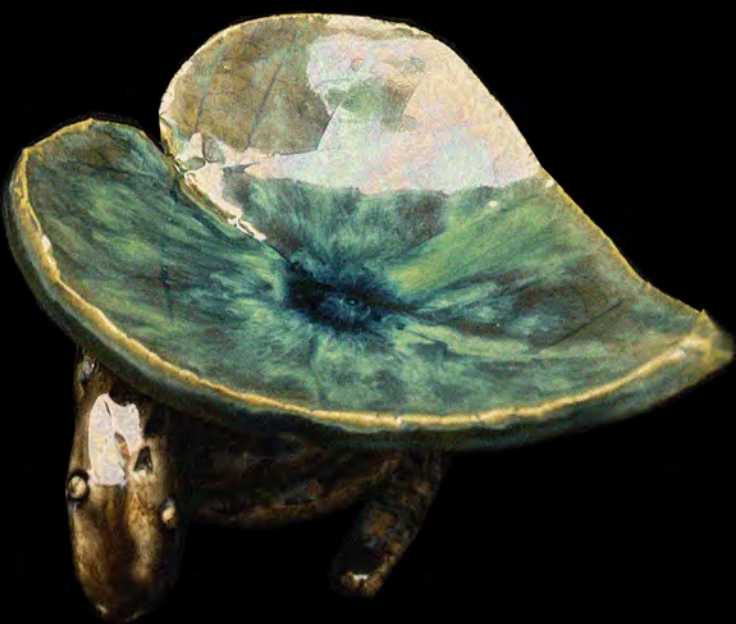

NATURALEZA MUERTA

Tuberosa presents a collection of Palissy-ware, the celebrated 16th century French technique known to be ornamental rather than functional. Unlike the original Trompe-l'œil potteries, Tuberosa explore elements of lightings like candlestick and sconce as well as decor, such as mirror and mobile. Other twist on Bernard Palissy's tradition are the tea sets, vases and planters. The show is on display from February 2nd to 29th by appointment only.

TUBEROSA PLATE TWO \$110 USD

TUBEROSA PLATE ONE \$110 USD

TUBEROSA PLATTER ONE \$200 USD

TEAPOT ONE \$140 USD - TEACUP ONE \$40 USD

TEAPOT TWO \$140 USD - TEACUP TWO \$40 USD

TEACUP THREE \$40 USD - TEAPOT THREE \$140 USD