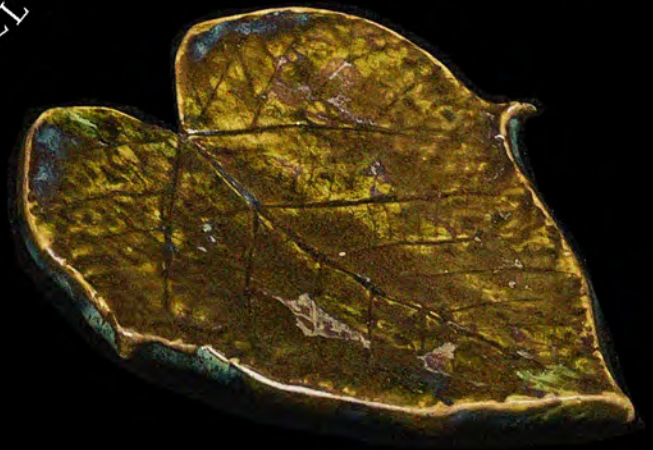

TEACUP FOUR \$40 USD

TEACUP FIVE \$40 USD - TEACUP SIX \$40 USD

TEACUP SEVEN \$40 USD - MEDIUM LEAF SAUCER \$20 USD

SET OF TWO TWIG SPOON \$20 USD

MEDIUM FRUIT BOWL \$90 USD

SMALL TRINKET TRAY \$40 USD

PLANTER ONE \$ \$180 USD - PLANTER TWO \$180 USD

VASE
BASE
LEAF \$120 USD

VASE BASE SNAKE \$120 USD

LEAF WALL SCONCES INSTALATION - SET OF FOUR \$500 USD - INDIVIDUAL \$140 USD

LEAF WALL SCONCES INSTALLATION - SET OF FOUR \$500 USD - INDIVIDUAL \$140 USD