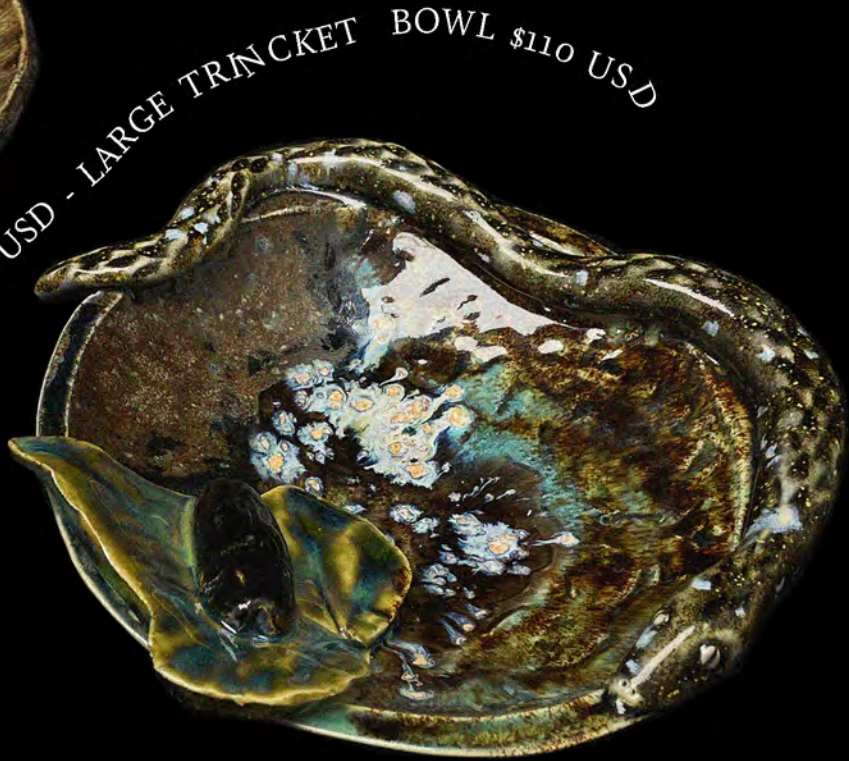

NATURALEZA MUERTA

Tuberosa presents a collection of Palissy-ware, the celebrated 16th century French technique known to be ornamental rather than functional. Unlike the original Trompe-l'œil potteries, Tuberosa explore elements of lightings like candlestick and sconce as well as decor, such as mirror and mobile. Other twist on Bernard Palissy's tradition are the tea sets, vases and planters. The show is on display from February 2nd to 29th by appointment only.

LARGE CANDLE HOLDER \$90 USD - MEDIUM CANDLE HOLDER \$50 USD

SNAKE
CANDLE
HOLDER \$95 USD

MEDIUM TRINKET BOWL \$95 USD

LARGE TRINKET BOWL \$110 USD

SMALL TRINCKET BOWL \$60 USD - MEDIUM TRINCKET TRAY \$65 USD

TUBEROSA PLATE TWO \$110 USD

TUBEROSA PLATE ONE \$110 USD

TUBEROSA PLATTER ONE \$200 USD

TEAPOT ONE \$140 USD - TEACUP ONE \$40 USD

TEAPOT TWO \$140 USD - TEACUP TWO \$40 USD

TEACUP THREE \$40 USD - TEAPOT THREE \$140 USD