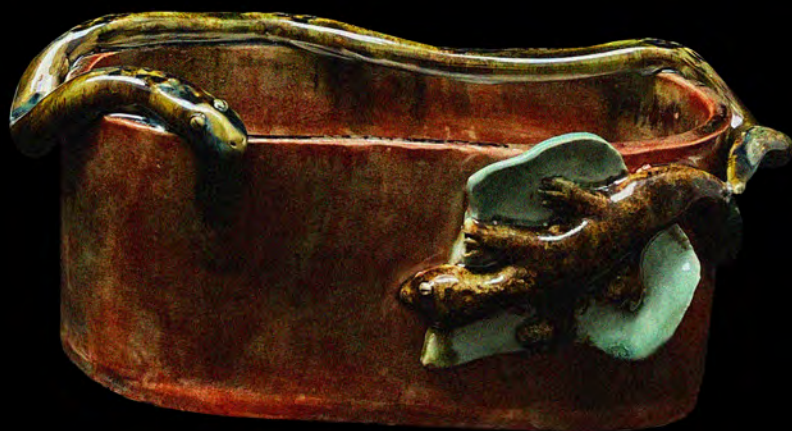

NATURALEZA MUERTA

Tuberosa presents a collection of Palissy-ware, the celebrated 16th century French technique known to be ornamental rather than functional. Unlike the original Trompe-l'œil potteries, Tuberosa explore elements of lightings like candlestick and sconce as well as decor, such as mirror and mobile. Other twist on Bernard Palissy's tradition are the tea sets, vases and planters. The show is on display from February 2nd to 29th by appointment only.

TEACUP FOUR \$40 USD

TEACUP FIVE \$40 USD - TEACUP SIX \$40 USD

TEACUP SEVEN \$40 USD - MEDIUM LEAF SAUCER \$20 USD

SET OF TWO TWIG SPOON \$20 USD

MEDIUM FRUIT BOWL \$90 USD

SMALL TRINKET TRAY \$40 USD

PLANTER ONE \$ \$180 USD - PLANTER TWO \$180 USD

VASE
BASE
LEAF \$120 USD

VASE BASE SNAKE \$120 USD

LEAF WALL SCONCES INSTALATION - SET OF FOUR \$500 USD - INDIVIDUAL \$140 USD

LEAF WALL SCONCES INSTALLATION - SET OF FOUR \$500 USD - INDIVIDUAL \$140 USD