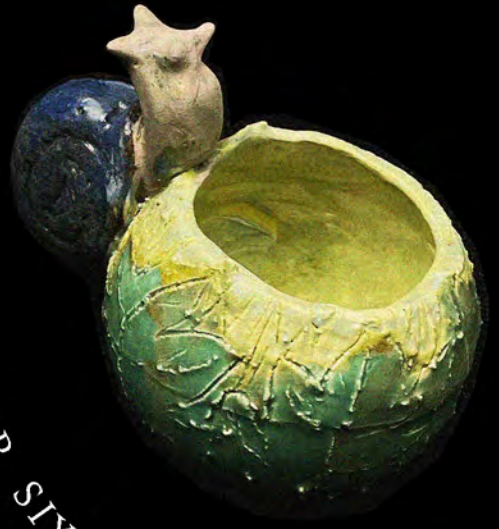

NATURALEZA MUERTA

Tuberosa presents a collection of Palissy-ware, the celebrated 16th century French technique known to be ornamental rather than functional. Unlike the original Trompe-l'œil potteries, Tuberosa explore elements of lightings like candlestick and sconce as well as decor, such as mirror and mobile. Other twist on Bernard Palissy's tradition are the tea sets, vases and planters. The show is on display from February 2nd to 29th by appointment only.

TUBEROSA PLATE TWO \$110 USD

TUBEROSA PLATE ONE \$110 USD

TUBEROSA PLATTER ONE \$200 USD

TEAPOT ONE \$140 USD - TEACUP ONE \$40 USD

TEAPOT TWO \$140 USD - TEACUP TWO \$40 USD

TEACUP THREE \$40 USD - TEAPOT THREE \$140 USD

TEACUP FOUR \$40 USD

TEACUP FIVE \$40 USD - TEACUP SIX \$40 USD

TEACUP SEVEN \$40 USD - MEDIUM LEAF SAUCER \$20 USD

SET OF TWO TWIG SPOON \$20 USD

MEDIUM FRUIT BOWL \$90 USD

SMALL TRINKET TRAY \$40 USD

PLANTER ONE \$ \$180 USD - PLANTER TWO \$180 USD