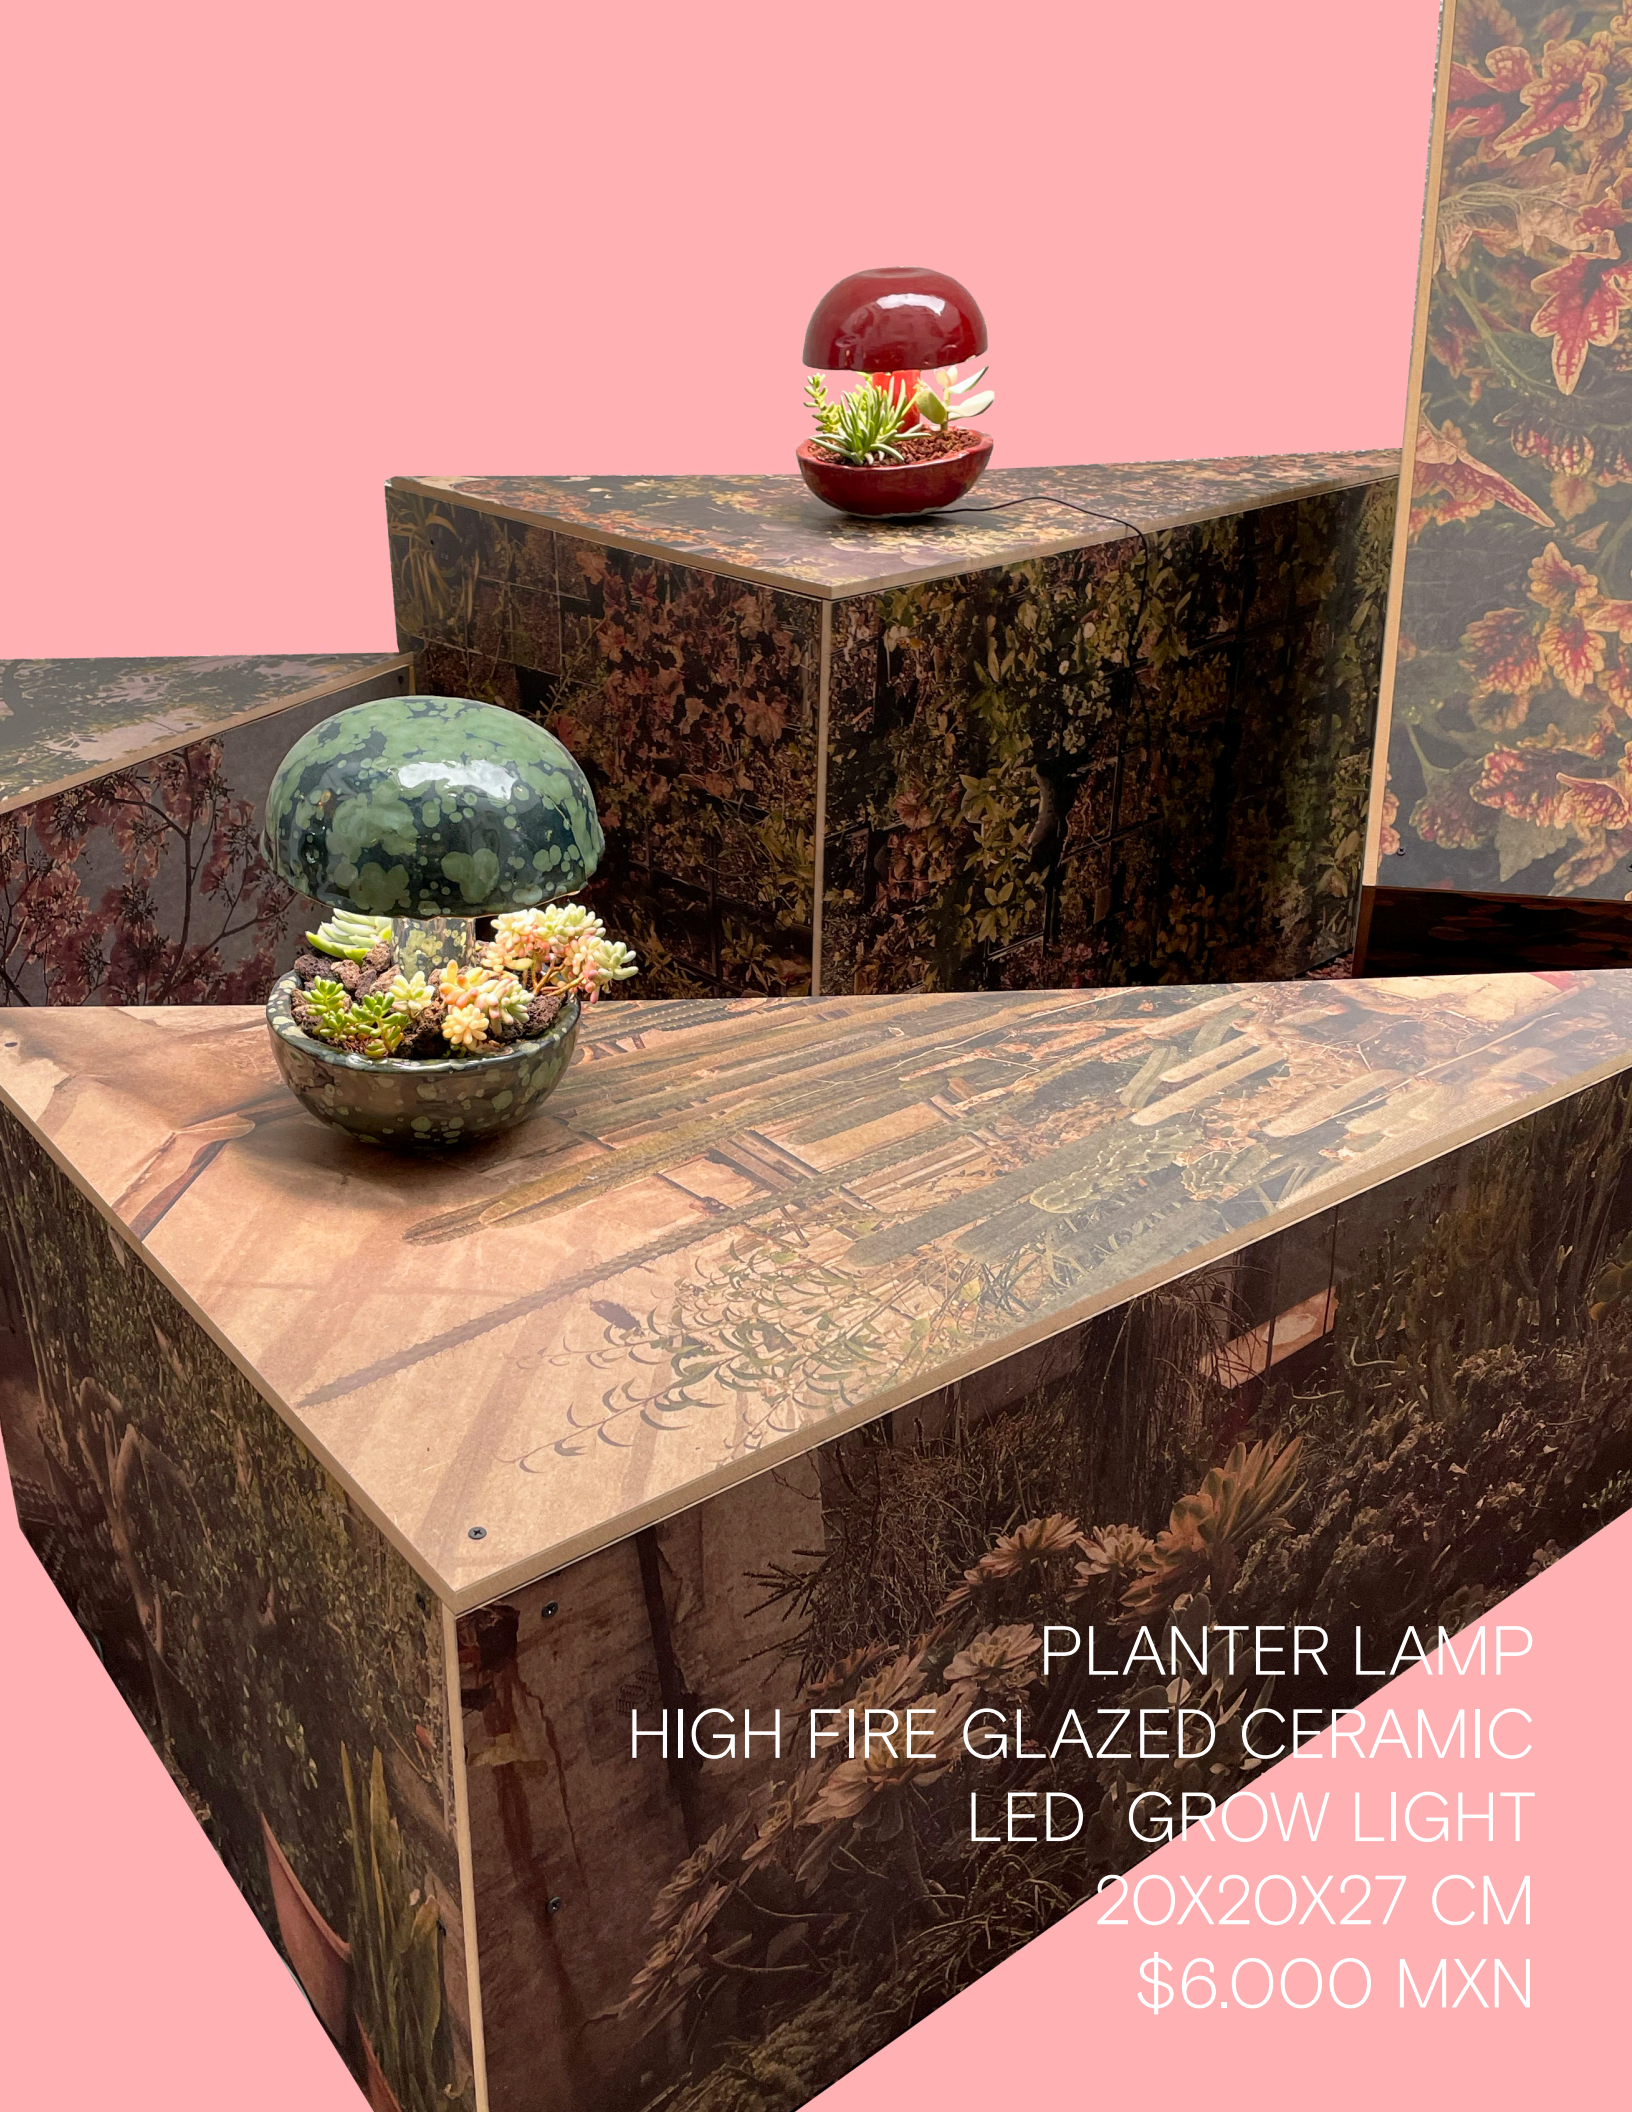

TUBEROSA

GROW UP, AN EXHIBITION OF FUNCTIONAL AND DECORATIVE OBJECTS TO HELP YOU GROW THINGS. TUBEROSA, VALLADOLID 25, ROMA NORTE, CDMX FROM NOVEMBER 17TH TO DECEMBER 22ND.

TULIP VASE
HIGH FIRE GLAZED CERAMIC
20X20X19 CM
\$4.200 MXN

PLANTER LAMP
HIGH FIRE GLAZED CERAMIC
LED GROW LIGHT
20X20X27 CM
\$6.000 MXN

WATERING PITCHER
HIGH FIRE GLAZED CERAMIC
VARIOUS SIZES
\$3.000 MXN

STACKABLE PLANTERS
HIGH FIRE GLAZED CERAMIC
20X10X10 CM
\$1.500 MXN

AVOCADO GROWING VASE
HIGH FIRE GLAZED CERAMIC
10X10X9 CM
\$1.300 MXN

GLASS HOUSE &
MODULAR PLANTERS
STEEL, GLASS, LED GROW LIGHT
& HIGH FIRE GLAZED CERAMIC
45X47X120 CM
\$9.500 MXN

A terrarium featuring a large, mushroom-shaped ceramic structure with a dark, marbled pattern. The structure has a red, bowl-like top section. Inside the terrarium, there are several succulents, including a large, light-colored one and several smaller, colorful ones. The background is a solid pink color.